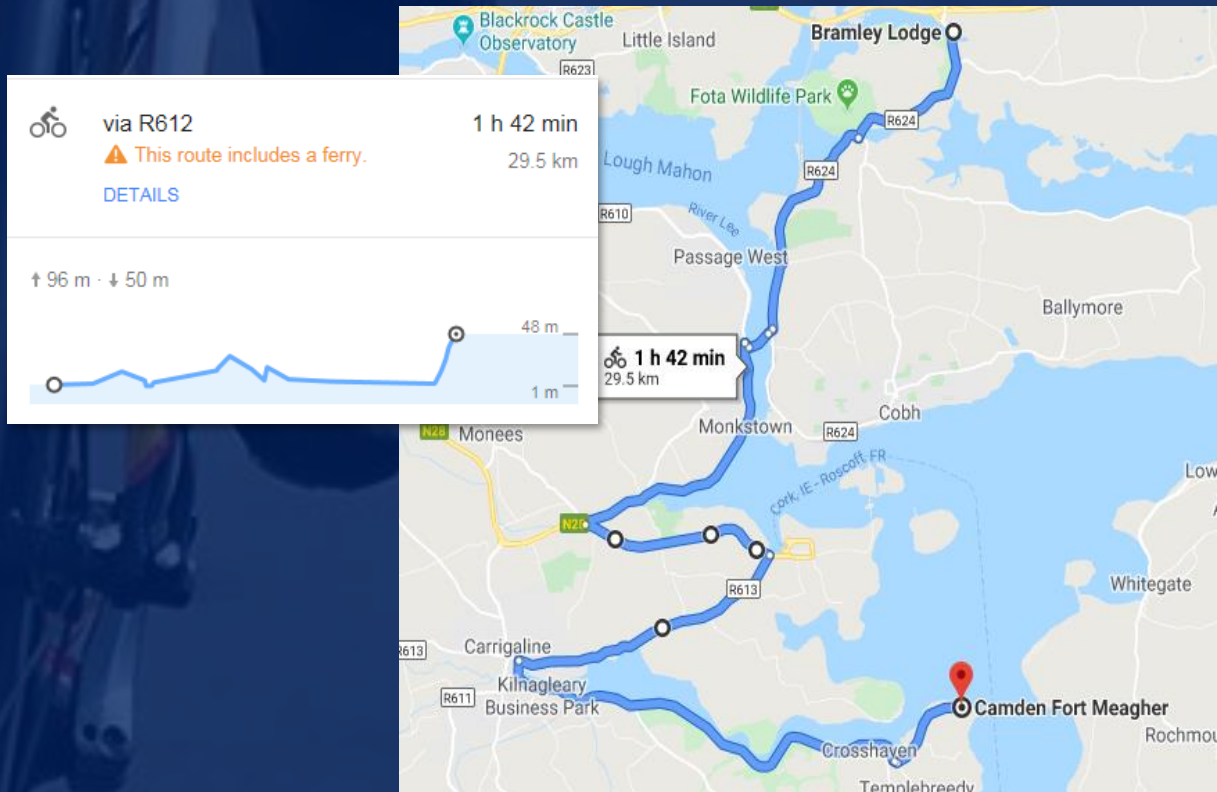

The Fort2Fort returns this year on Saturday, 23rd October 2021. Once again there are 4 routes. **However**, please note there are some key changes in the routes from previous years. Below you will find details of each of the 4 routes on offer this year.

Route 1: Couch to 40km

Route 1 - Outbound

Route 1 – Inbound

Route 2: 65km

Route 2 - Outbound

via R612 2 h 7 min
 This route includes a ferry. 35.3 km
[DETAILS](#)

↑ 202 m · ↓ 247 m

112 m
1 m

Route 2 - Inbound

via R612 1 h 42 min
 This route includes a ferry. 29.5 km
[DETAILS](#)

↑ 96 m · ↓ 50 m

48 m
1 m

Route 3: 85km

Route 3 – Outbound

Route 3 – Inbound

Route 4: 120km

Route 4 – Outbound

Route 4 - Inbound