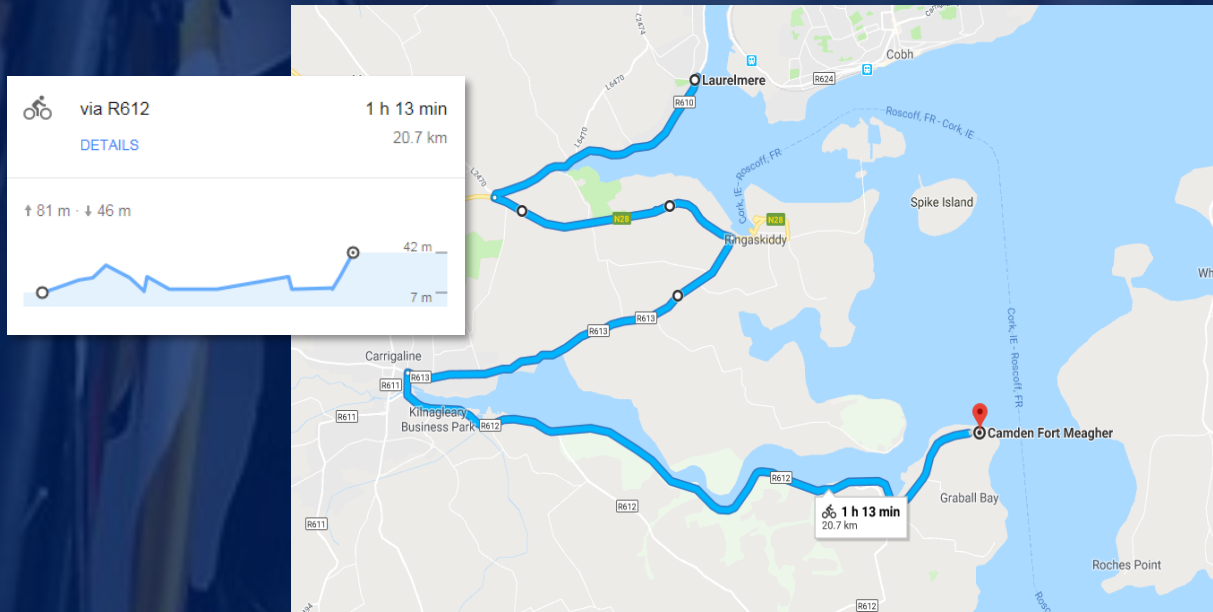

The Fort2Fort returns this year on Saturday, 23rd October 2021. Once again there are 4 routes. **However**, please note there are some key changes in the routes from previous years. Below you will find details of each of the 4 routes on offer this year.

Contents

Route 1: Couch to 40km	2
Route 1 - Outbound	2
Route 1 – Inbound	2
Route 2: 65km.....	3
Route 2 - Outbound	3
Route 2 - Inbound	3
Route 3: 85km.....	4
Route 3 – Outbound	4
Route 3 – Inbound	4
Route 4: 120km.....	5
Route 4 – Outbound	5
Route 4 - Inbound	5

Route 1: Couch to 40km

Route 1 - Outbound

Route 1 – Inbound

Route 2: 65km

Route 2 - Outbound

via R612 2 h 7 min
 This route includes a ferry. 35.3 km
[DETAILS](#)

↑ 202 m · ↓ 247 m

112 m
1 m

Route 2 - Inbound

via R612 1 h 42 min
 This route includes a ferry. 29.5 km
[DETAILS](#)

↑ 96 m · ↓ 50 m

48 m
1 m

Route 3: 85km

Route 3 – Outbound

Route 3 – Inbound

Route 4: 120km