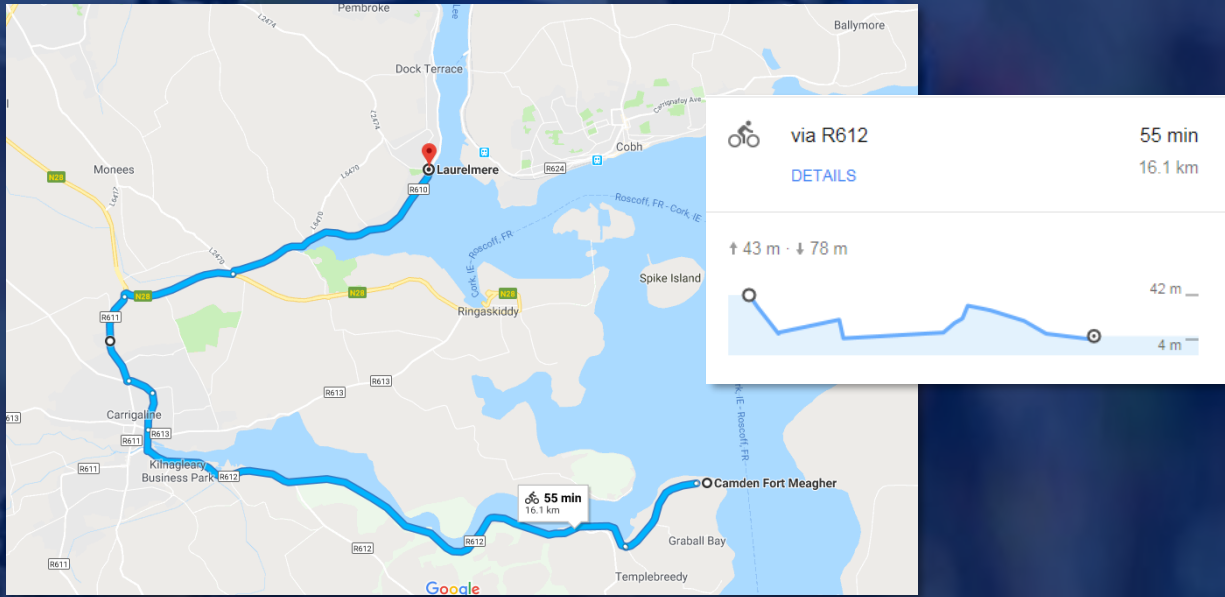

Route 1: Couch to 40km

Route 1 - Outbound