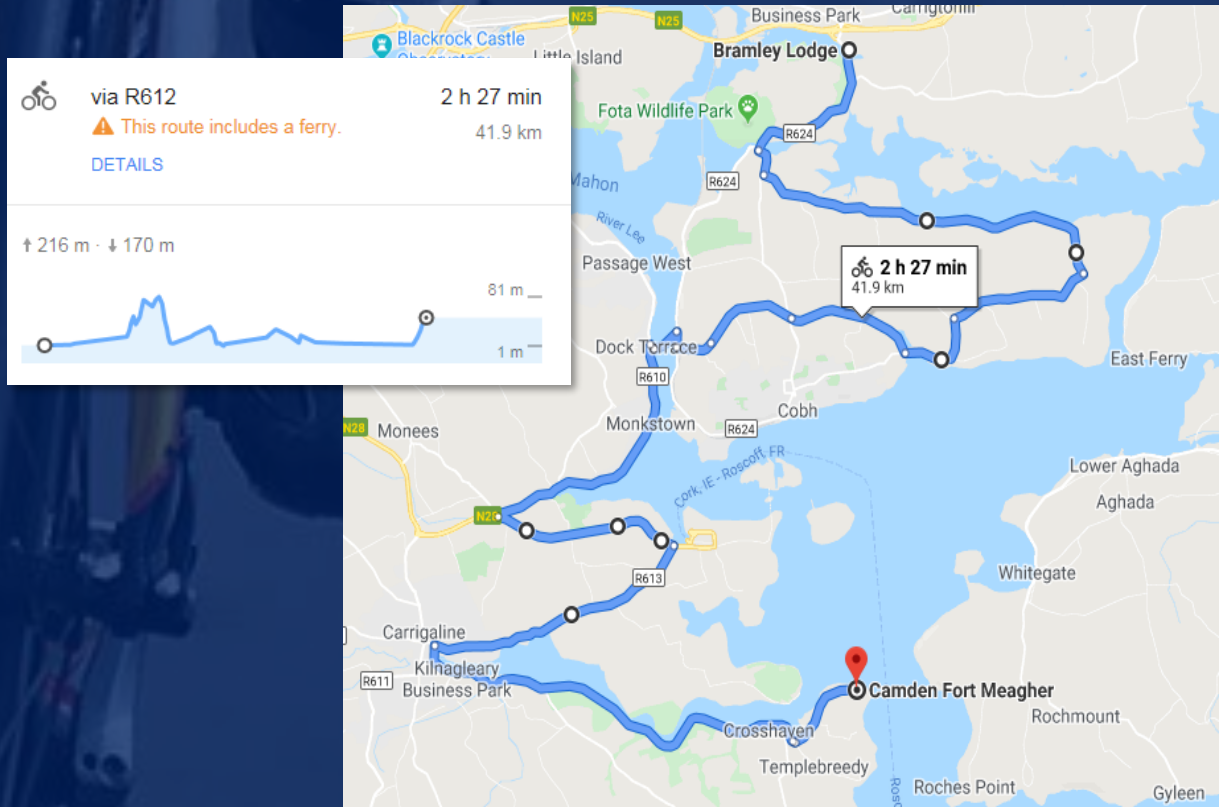

The Fort2Fort returns this year on Saturday, 23rd October 2021. Once again there are 4 routes. **However**, please note there are some key changes in the routes from previous years. Below you will find details of each of the 4 routes on offer this year.

Route 1: Couch to 40km

Route 1 - Outbound

Route 1 – Inbound

Route 2: 65km

Route 2 - Outbound

via R612 2 h 7 min
 This route includes a ferry. 35.3 km
[DETAILS](#)

↑ 202 m · ↓ 247 m

112 m
1 m

Route 2 - Inbound

via R612 1 h 42 min
 This route includes a ferry. 29.5 km
[DETAILS](#)

↑ 96 m · ↓ 50 m

48 m
1 m

Route 3: 85km

Route 3 – Outbound

Route 3 – Inbound

Route 4: 120km

Route 4 – Outbound

Route 4 - Inbound