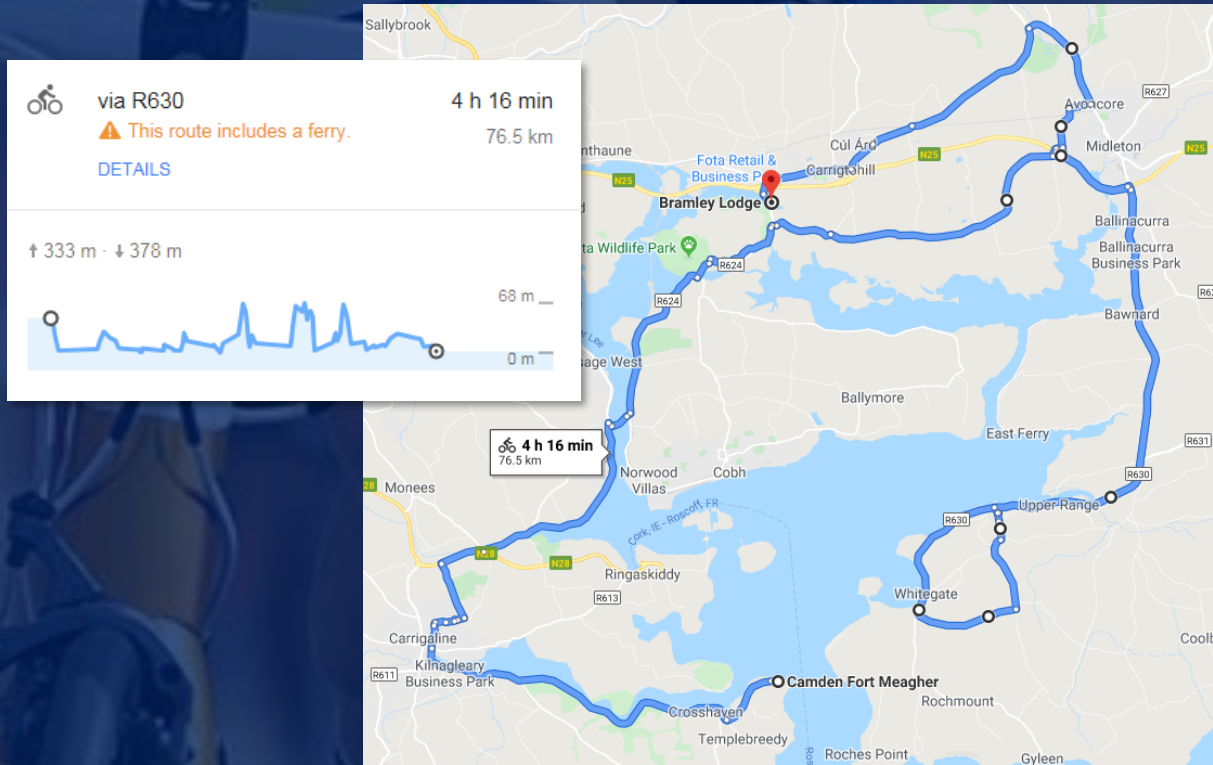

The Fort2Fort returns this year on Saturday, 23rd October 2021. Once again there are 4 routes. **However**, please note there are some key changes in the routes from previous years. Below you will find details of each of the 4 routes on offer this year.

Route 1: Couch to 40km

Route 1 - Outbound

Route 1 – Inbound

Route 2: 65km

Route 2 - Outbound

via R612 2 h 7 min
 This route includes a ferry. 35.3 km
[DETAILS](#)

↑ 202 m · ↓ 247 m

112 m
1 m

Route 2 - Inbound

via R612 1 h 42 min
 This route includes a ferry. 29.5 km
[DETAILS](#)

↑ 96 m · ↓ 50 m

48 m
1 m

Route 3: 85km

Route 3 – Outbound

Route 3 – Inbound

Route 4: 120km

Route 4 – Outbound

Route 4 - Inbound