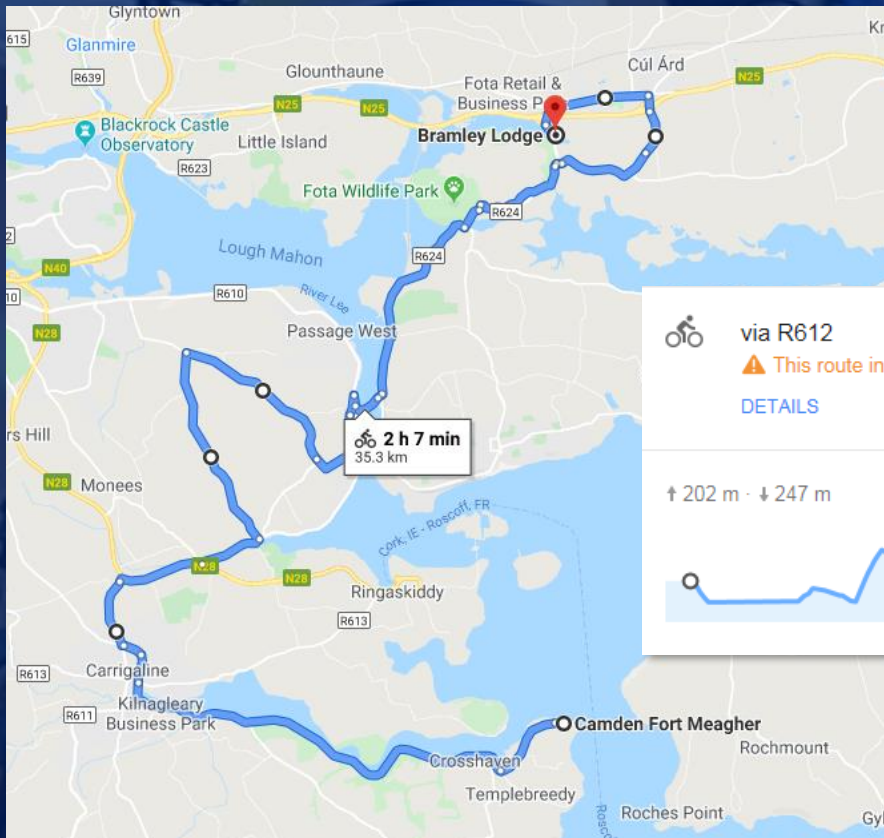

The Fort2Fort returns this year on Saturday, 23rd October 2021. Once again there are 4 routes. **However**, please note there are some key changes in the routes from previous years. Below you will find details of each of the 4 routes on offer this year.

Route 1: Couch to 40km

Route 1 - Outbound

Route 1 – Inbound

Route 2: 65km

Route 2 - Outbound

via R612 2 h 7 min
 This route includes a ferry. 35.3 km
[DETAILS](#)

↑ 202 m · ↓ 247 m

112 m
1 m

Route 2 - Inbound

via R612 1 h 42 min
 This route includes a ferry. 29.5 km
[DETAILS](#)

↑ 96 m · ↓ 50 m

48 m
1 m

Route 3: 85km

Route 3 – Outbound

Route 3 – Inbound

Route 4: 120km

Route 4 – Outbound

Route 4 - Inbound