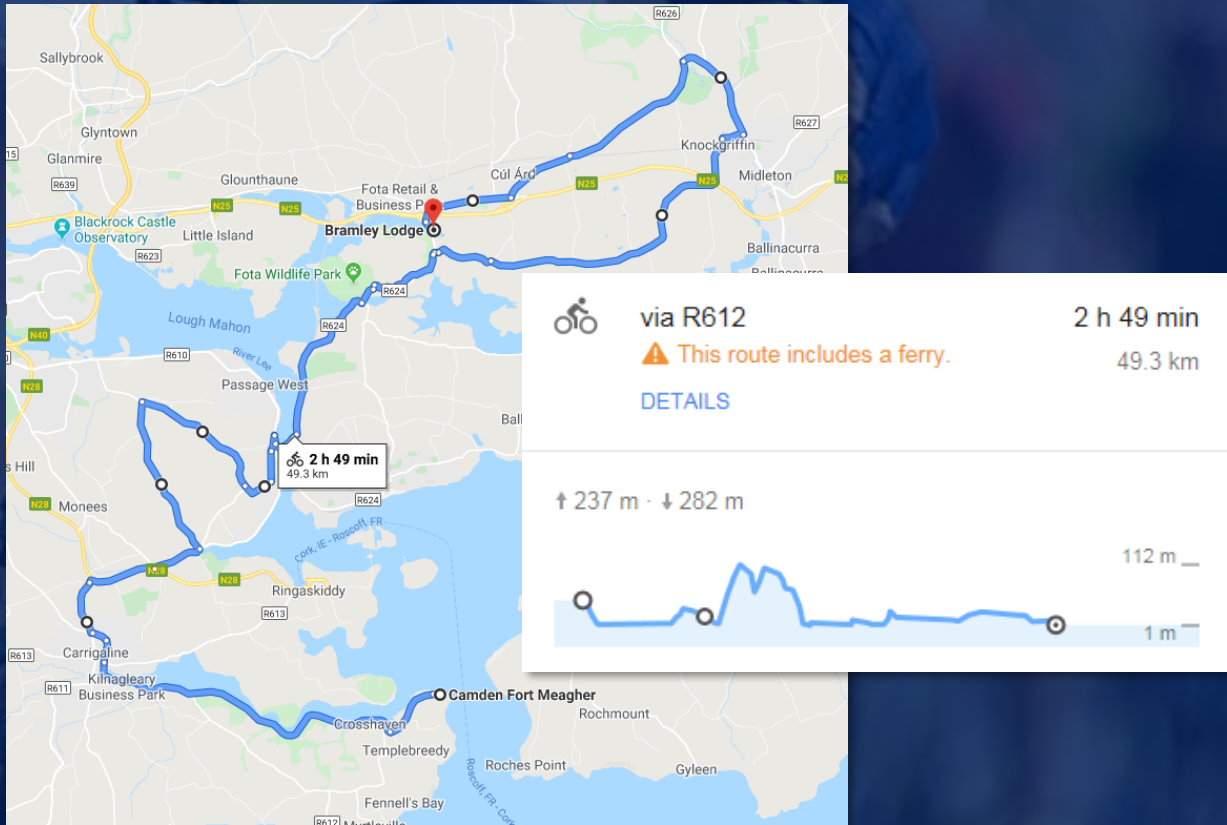

The Fort2Fort returns this year on Saturday, 23rd October 2021. Once again there are 4 routes. **However**, please note there are some key changes in the routes from previous years. Below you will find details of each of the 4 routes on offer this year.

Route 1: Couch to 40km

Route 1 - Outbound

Route 1 – Inbound

Route 2: 65km

Route 2 - Outbound

via R612 2 h 7 min
 This route includes a ferry. 35.3 km
[DETAILS](#)

↑ 202 m · ↓ 247 m

112 m
1 m

Route 2 - Inbound

via R612 1 h 42 min
 This route includes a ferry. 29.5 km
[DETAILS](#)

↑ 96 m · ↓ 50 m

48 m
1 m

Route 3: 85km

Route 3 – Outbound

Route 3 – Inbound

Route 4: 120km

Route 4 – Outbound

Route 4 - Inbound